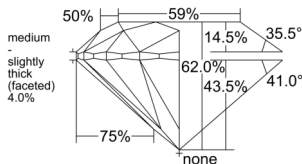

GIA®

FACSIMILE

GIA REPORT

5556434514

Verify this report at GIA.edu

GIA NATURAL DIAMOND DOSSIER®

June 08, 2026
GIA Report Number 5556434514
Shape and Cutting Style ..... Round Brilliant
Measurements ..... 5.04 - 5.07 x 3.13 mm

GRADING RESULTS

Carat Weight ..... 0.50 carat
Color Grade ..... E
Clarity Grade S11
Cut Grade ..... Excellent

ADDITIONAL GRADING INFORMATION

Polish ..... Excellent
Symmetry ..... Very Good
Fluorescence ..... None
Clarity Characteristics ..... Cloud, Crystal, Feather
Inscription(s): GIA 5556434514

PROPORTIONS

Profile to actual proportions

GRADING SCALES

GIA COLOR SCALE

COLOREDNESS	D
	E
	F
	G
	H
	I
	J
NEAR COLORLESS	K
	L
	M
Faint	N
	O
	P
	Q
	R
	S
	T
	U
	V
	W
	X
	Y
LIGHT	Z

GIA CLARITY SCALE

FLAWLESS	VERY VERY SLIGHTLY INCLUDED	VVS₁	VVS₂	VS₁	VS₂	S1₁	S1₂	I₁	I₂	I₃	
											FLAWLESS
INTERNALLY FLAWLESS	VERY SLIGHTLY INCLUDED										

GIA CUT SCALE

EXCELLENT
VERY GOOD
GOOD
FAIR
POOR