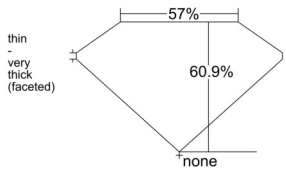

GIA®

FACSIMILE

GIA REPORT 5556434942

Verify this report at GIA.edu

GIA NATURAL DIAMOND DOSSIER®

June 05, 2026
GIA Report Number 5556434942
Shape and Cutting Style ..... Marquise Brilliant
Measurements ..... 8.95 x 4.18 x 2.55 mm

GRADING RESULTS

Carat Weight ..... 0.54 carat
Color Grade ..... F
Clarity Grade VVS2

ADDITIONAL GRADING INFORMATION

Polish ..... Excellent
Symmetry ..... Very Good
Fluorescence ..... Medium Blue
Clarity Characteristics ..... Pinpoint, Indented Natural
Inscription(s): GIA 5556434942

PROPORTIONS

Profile not to actual proportions

GRADING SCALES

GIA COLOR SCALE		GIA CLARITY SCALE			
COLORLESS	D	VERY VERY SLIGHTLY INCLUDED	FLAWLESS		
	E		INTERNALLY FLAWLESS		
	F	VERY SLIGHTLY INCLUDED	VVS₁		
	G		VVS₂		
	H		VS₁		
	NEAR COLORLESS	I	SLIGHTLY INCLUDED	VS₂	
		J		SI₁	
		FAINT	K	INCLUDED	SI₂
			L		I₁
			M		I₂
VERT LIGHT	N	LIGHT	I₃		
	O				
	P				
	Q				
	R