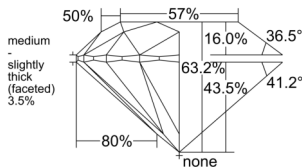

GIA®

FACSIMILE

GIA REPORT 5556440849

Verify this report at GIA.edu

GIA NATURAL DIAMOND DOSSIER®

June 09, 2026
GIA Report Number 5556440849
Shape and Cutting Style ..... Round Brilliant
Measurements ..... 5.34 - 5.37 x 3.39 mm

GRADING RESULTS

Carat Weight ..... 0.60 carat
Color Grade ..... G
Clarity Grade VS1
Cut Grade ..... Excellent

ADDITIONAL GRADING INFORMATION

Polish ..... Excellent
Symmetry ..... Excellent
Fluorescence ..... None
Clarity Characteristics ..... Cloud
Inscription(s): GIA 5556440849

PROPORTIONS

GRADING SCALES

GIA COLOR SCALE

COLORLESS	D
	E
	F
	G
	H
	I
	J
NEAR COLORLESS	K
	L
Faint	M
	N
	O
	P
Very Light	Q
	R
	S
	T
	U
	V
Light	W
	X
	Y
	Z

GIA CLARITY SCALE

FLAWLESS	INTERNAL FLAWLESS	
		FLAWLESS
VERY VERY SLIGHTLY INCLUDED	VVS₁	
	VVS₂	
VERY SLIGHTLY INCLUDED	VS₁	
	VS₂	
SLIGHTLY INCLUDED	SI₁	
	SI₂	
INCLUDED	I₁	
	I₂	
	I₃	

GIA CUT SCALE

EXCELLENT
VERY GOOD
GOOD
FAIR
POOR