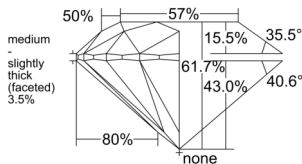

GIA®

FACSIMILE

GIA REPORT 5556441419

Verify this report at GIA.edu

GIA NATURAL DIAMOND DOSSIER®

June 10, 2026
GIA Report Number 5556441419
Shape and Cutting Style ..... Round Brilliant
Measurements ..... 4.28 - 4.30 x 2.65 mm

GRADING RESULTS

Carat Weight ..... 0.30 carat
Color Grade ..... E
Clarity Grade SI2
Cut Grade ..... Excellent

ADDITIONAL GRADING INFORMATION

Polish ..... Excellent
Symmetry ..... Excellent
Fluorescence ..... Medium Yellow
Clarity Characteristics ..... Crystal, Feather
Inscription(s): GIA 5556441419

PROPORTIONS

GRADING SCALES

GIA COLOR SCALE	GIA CLARITY SCALE	GIA CUT SCALE	
D	FLAWLESS	EXCELLENT	
E	INTERNALLY FLAWLESS		
F		VVS₁	VERY GOOD
G	VVS₂		
H	VS₁	GOOD	
I	VS₂		
J	SI₁	FAIR	
K	SI₂		
L	I₁	POOR	
M	I₂		
N	I₃		
O			
P			
Q			
R			
S			
T			
U			
V			
W			
X			
Y			
Z