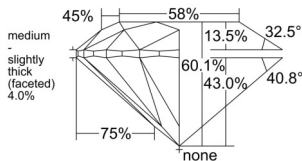

GIA®

FACSIMILE

GIA REPORT 5556442639

Verify this report at GIA.edu

GIA NATURAL DIAMOND DOSSIER®

June 09, 2026
GIA Report Number 5556442639
Shape and Cutting Style ..... Round Brilliant
Measurements ..... 5.12 - 5.14 x 3.08 mm

GRADING RESULTS

Carat Weight ..... 0.50 carat
Color Grade ..... G
Clarity Grade S11
Cut Grade ..... Excellent

ADDITIONAL GRADING INFORMATION

Polish ..... Excellent
Symmetry ..... Excellent
Fluorescence ..... None
Clarity Characteristics ..... Feather
Inscription(s): GIA 5556442639

PROPORTIONS

Profile to actual proportions