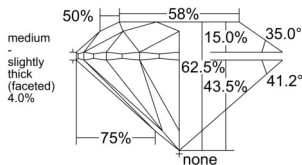

GIA®

FACSIMILE

GIA REPORT 5556443023

Verify this report at GIA.edu

GIA NATURAL DIAMOND DOSSIER®

June 09, 2026
GIA Report Number 5556443023
Shape and Cutting Style ..... Round Brilliant
Measurements ..... 5.06 - 5.09 x 3.17 mm

GRADING RESULTS

Carat Weight ..... 0.50 carat
Color Grade ..... J
Clarity Grade VS1
Cut Grade ..... Excellent

ADDITIONAL GRADING INFORMATION

Polish ..... Excellent
Symmetry ..... Excellent
Fluorescence ..... Faint
Clarity Characteristics ..... Crystal, Needle
Inscription(s): GIA 5556443023

PROPORTIONS

Profile to actual proportions

GRADING SCALES

GIA COLOR SCALE

COLOREDNESS	D
	E
	F
	G
	H
	I
	J
NEAR COLORLESS	K
	L
FAIN	M
	N
	O
	P
VERY LIGHT	Q
	R
	S
	T
	U
	V
	W
	X
	Y
LIGHT	Z

GIA CLARITY SCALE

FLAWLESS	VERY VERY SLIGHTLY INCLUDED	VS₁	VS₂	SL₁	SL₂	I₁	I₂	I₃	
									VERY SLIGHTLY INCLUDED
INTERNALLY FLAWLESS									

GIA CUT SCALE

EXCELLENT
VERY GOOD
GOOD
FAIR
POOR