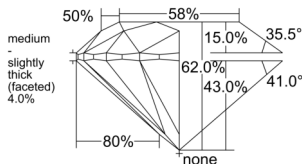

GIA®

FACSIMILE

GIA REPORT 5556445101

Verify this report at GIA.edu

GIA NATURAL DIAMOND DOSSIER®

June 09, 2026
GIA Report Number 5556445101
Shape and Cutting Style ..... Round Brilliant
Measurements ..... 4.64 - 4.66 x 2.88 mm

GRADING RESULTS

Carat Weight ..... 0.38 carat
Color Grade ..... E
Clarity Grade S11
Cut Grade ..... Excellent

ADDITIONAL GRADING INFORMATION

Polish ..... Excellent
Symmetry ..... Excellent
Fluorescence ..... None
Clarity Characteristics ..... Crystal, Cloud
Inscription(s): GIA 5556445101

PROPORTIONS

Profile to actual proportions