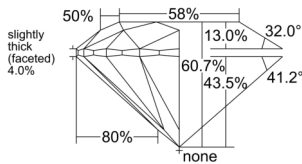

GIA®

FACSIMILE

GIA REPORT 5556445354

Verify this report at GIA.edu

GIA NATURAL DIAMOND DOSSIER®

June 09, 2026
GIA Report Number 5556445354
Shape and Cutting Style ..... Round Brilliant
Measurements ..... 5.78 - 5.81 x 3.52 mm

GRADING RESULTS

Carat Weight ..... 0.72 carat
Color Grade ..... G
Clarity Grade S11
Cut Grade ..... Excellent

ADDITIONAL GRADING INFORMATION

Polish ..... Excellent
Symmetry ..... Excellent
Fluorescence ..... None
Clarity Characteristics ..... Crystal, Cloud
Inscription(s): GIA 5556445354

PROPORTIONS

Profile to actual proportions

GRADING SCALES

GIA COLOR SCALE	GIA CLARITY SCALE	GIA CUT SCALE	
D	FLAWLESS	EXCELLENT	
E	INTERNALLY FLAWLESS		
F		VVS₁	VERY GOOD
G	VVS₂		
H	VS₁	GOOD	
I	VS₂		
J	SI₁	FAIR	
K	SI₂		
L	I₁	POOR	
M	I₂		
N	I₃		
O			
P			
Q			
R			
S			
T			
U			
V			
W			
X			
Y			
Z