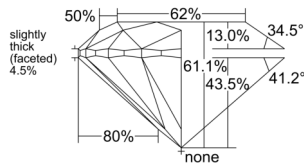

GIA®

FACSIMILE

GIA REPORT 5556451223

Verify this report at GIA.edu

GIA NATURAL DIAMOND DOSSIER®

June 09, 2026
GIA Report Number 5556451223
Shape and Cutting Style ..... Round Brilliant
Measurements ..... 4.74 - 4.77 x 2.91 mm

GRADING RESULTS

Carat Weight ..... 0.41 carat
Color Grade ..... F
Clarity Grade S11
Cut Grade ..... Excellent

ADDITIONAL GRADING INFORMATION

Polish ..... Excellent
Symmetry ..... Excellent
Fluorescence ..... None
Clarity Characteristics..... Crystal, Feather, Cloud
Inscription(s): GIA 5556451223

PROPORTIONS

Profile to actual proportions