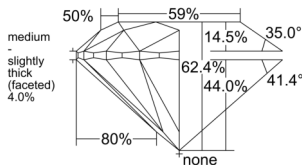

GIA®

FACSIMILE

GIA REPORT 5556454058

Verify this report at GIA.edu

GIA NATURAL DIAMOND DOSSIER®

June 09, 2026
GIA Report Number 5556454058
Shape and Cutting Style ..... Round Brilliant
Measurements ..... 5.13 - 5.17 x 3.22 mm

GRADING RESULTS

Carat Weight ..... 0.53 carat
Color Grade ..... F
Clarity Grade S11
Cut Grade ..... Excellent

ADDITIONAL GRADING INFORMATION

Polish ..... Excellent
Symmetry ..... Excellent
Fluorescence ..... Faint
Clarity Characteristics..... Crystal, Cloud, Feather
Inscription(s): GIA 5556454058

PROPORTIONS

Profile to actual proportions