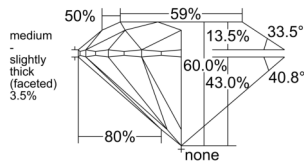

GIA®

FACSIMILE

GIA REPORT

5556454241

Verify this report at GIA.edu

GIA NATURAL DIAMOND DOSSIER®

June 09, 2026
GIA Report Number 5556454241
Shape and Cutting Style ..... Round Brilliant
Measurements ..... 3.81 - 3.83 x 2.29 mm

GRADING RESULTS

Carat Weight ..... 0.20 carat
Color Grade ..... F
Clarity Grade VS2
Cut Grade ..... Excellent

ADDITIONAL GRADING INFORMATION

Polish ..... Excellent
Symmetry ..... Excellent
Fluorescence ..... None
Clarity Characteristics ..... Cloud, Crystal, Feather
Inscription(s): GIA 5556454241

PROPORTIONS

Profile to actual proportions

GRADING SCALES

GIA COLOR SCALE

COLORLESS	D
	E
	F
	G
	H
	I
	J
NEAR COLORLESS	K
	L
Faint	M
	N
	O
	P
	Q
	R
	S
	T
	U
	V
	W
	X
	Y
Light	Z

GIA CLARITY SCALE

FLAWLESS	VERY VERY SLIGHTLY INCLUDED	VS₁	VS₂	SI₁	SI₂	I₁	I₂	I₃	
									FLAWLESS
INTERNALLY FLAWLESS	VERY SLIGHTLY INCLUDED	VS₁	VS₂	SI₁	SI₂	I₁	I₂	I₃	
	SLIGHTLY INCLUDED								
	INCLUDED								

GIA CUT SCALE

EXCELLENT
VERY GOOD
GOOD
FAIR
POOR