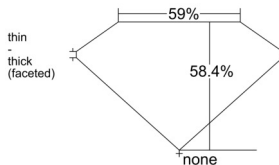

GIA®

FACSIMILE

GIA REPORT 5556454666

Verify this report at GIA.edu

GIA NATURAL DIAMOND DOSSIER®

June 09, 2026
GIA Report Number 5556454666
Shape and Cutting Style ..... Heart Brilliant
Measurements ..... 5.75 x 6.44 x 3.76 mm

GRADING RESULTS

Carat Weight ..... 0.81 carat
Color Grade ..... G
Clarity Grade VS1

ADDITIONAL GRADING INFORMATION

Polish ..... Excellent
Symmetry ..... Excellent
Fluorescence ..... None
Clarity Characteristics..... Crystal, Needle
Inscription(s): GIA 5556454666

PROPORTIONS

Profile not to actual proportions

GRADING SCALES

GIA COLOR SCALE		GIA CLARITY SCALE	
COLORLESS	D	VERY VERY SLIGHTLY INCLUDED	FLAWLESS
	E		INTERNALLY FLAWLESS
	F		VVS₁
	G		VVS₂
	H		VS₁
	I		VS₂
	J		SI₁
	K		SI₂
	L		I₁
	M		I₂
NEAR COLORLESS	N	SLIGHTLY INCLUDED	I₃
	O		
	P		
	Q		
FAINT	R		
	S		
	T		
	U		
VERY LIGHT	V		
	W		
	X		
	Y		
LIGHT	Z