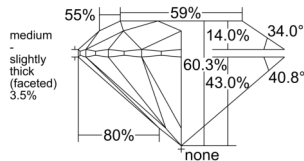

GIA®

FACSIMILE

GIA REPORT

5556454736

Verify this report at GIA.edu

GIA NATURAL DIAMOND DOSSIER®

June 10, 2026
GIA Report Number 5556454736
Shape and Cutting Style ..... Round Brilliant
Measurements ..... 4.31 - 4.35 x 2.61 mm

GRADING RESULTS

Carat Weight ..... 0.30 carat
Color Grade ..... D
Clarity Grade VS1
Cut Grade ..... Excellent

ADDITIONAL GRADING INFORMATION

Polish ..... Excellent
Symmetry ..... Very Good
Fluorescence ..... None
Clarity Characteristics..... Indented Natural, Pinpoint
Inscription(s): GIA 5556454736

PROPORTIONS

Profile to actual proportions

GRADING SCALES

GIA COLOR SCALE

COLORLESS	D
	E
	F
	G
	H
	I
	J
NEAR COLORLESS	K
	L
FAIN	M
	N
	O
	P
VERY LIGHT	Q
	R
	S
	T
	U
	V
	W
	X
	Y
LIGHT	Z

GIA CLARITY SCALE

FLAWLESS	INTERNAL FLAWLESS	
		FLAWLESS
VERY VERY SLIGHTLY INCLUDED	VVS₁	
	VVS₂	
VERY SLIGHTLY INCLUDED	VS₁	
	VS₂	
SLIGHTLY INCLUDED	SI₁	
	SI₂	
INCLUDED	I₁	
	I₂	
	I₃	

GIA CUT SCALE

EXCELLENT
VERY GOOD
GOOD
FAIR
POOR