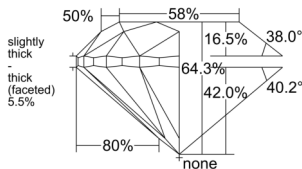

GIA®

FACSIMILE

GIA REPORT

5556463708

Verify this report at GIA.edu

GIA NATURAL DIAMOND DOSSIER®

June 15, 2026
GIA Report Number 5556463708
Shape and Cutting Style ..... Round Brilliant
Measurements ..... 5.49 - 5.55 x 3.55 mm

GRADING RESULTS

Carat Weight ..... 0.70 carat
Color Grade ..... G
Clarity Grade VS2
Cut Grade ..... Very Good

ADDITIONAL GRADING INFORMATION

Polish ..... Excellent
Symmetry ..... Very Good
Fluorescence ..... None
Clarity Characteristics..... Cloud, Crystal, Feather
Inscription(s): GIA 5556463708

PROPORTIONS

Profile to actual proportions