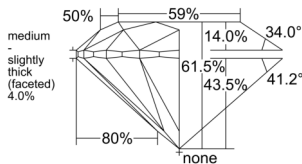

GIA®

FACSIMILE

GIA REPORT 5556473548

Verify this report at GIA.edu

GIA NATURAL DIAMOND DOSSIER®

June 12, 2026
GIA Report Number 5556473548
Shape and Cutting Style ..... Round Brilliant
Measurements ..... 4.32 - 4.34 x 2.66 mm

GRADING RESULTS

Carat Weight ..... 0.30 carat
Color Grade ..... G
Clarity Grade S11
Cut Grade ..... Excellent

ADDITIONAL GRADING INFORMATION

Polish ..... Excellent
Symmetry ..... Excellent
Fluorescence ..... None
Clarity Characteristics..... Crystal, Cloud, Feather
Inscription(s): GIA 5556473548

PROPORTIONS

Profile to actual proportions