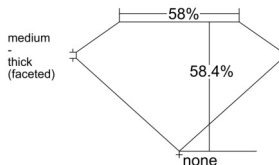

GIA®

FACSIMILE

GIA REPORT 5556474496

Verify this report at GIA.edu

GIA NATURAL DIAMOND DOSSIER®

June 12, 2026
GIA Report Number 5556474496
Shape and Cutting Style ..... Heart Brilliant
Measurements ..... 4.47 x 5.16 x 3.01 mm

GRADING RESULTS

Carat Weight ..... 0.41 carat
Color Grade ..... F
Clarity Grade VS2

ADDITIONAL GRADING INFORMATION

Polish ..... Excellent
Symmetry ..... Very Good
Fluorescence ..... Strong Blue
Clarity Characteristics ..... Crystal
Inscription(s): GIA 5556474496

PROPORTIONS

Profile not to actual proportions

GRADING SCALES

GIA COLOR SCALE		GIA CLARITY SCALE			
COLORLESS	D	VERY VERY SLIGHTLY INCLUDED	FLAWLESS		
	E		INTERNALLY FLAWLESS		
	F	VERY SLIGHTLY INCLUDED	VVS₁		
	G		VVS₂		
	H		VS₁		
	NEAR COLORLESS	I	SLIGHTLY INCLUDED	VS₂	
		J		SI₁	
		FAINT	K	INCLUDED	SI₂
			L		I₁
			M		I₂
VERT LIGHT	N	LIGHT	I₃		
	O				
	P				
	Q				
	R