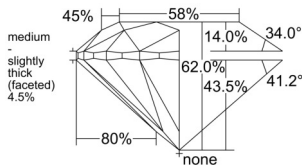

GIA®

FACSIMILE

GIA REPORT 5556475321

Verify this report at GIA.edu

GIA NATURAL DIAMOND DOSSIER®

June 15, 2026
GIA Report Number 5556475321
Shape and Cutting Style ..... Round Brilliant
Measurements ..... 4.34 - 4.36 x 2.70 mm

GRADING RESULTS

Carat Weight ..... 0.31 carat
Color Grade I
Clarity Grade VS1
Cut Grade ..... Excellent

ADDITIONAL GRADING INFORMATION

Polish ..... Excellent
Symmetry ..... Excellent
Fluorescence ..... None
Clarity Characteristics ..... Feather, Cloud
Inscription(s): GIA 5556475321

PROPORTIONS

Profile to actual proportions