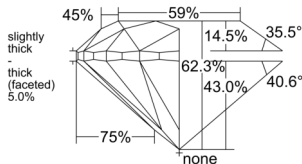

GIA®

FACSIMILE

GIA REPORT 5556485001

Verify this report at GIA.edu

GIA NATURAL DIAMOND DOSSIER®

June 16, 2026
GIA Report Number 5556485001
Shape and Cutting Style ..... Round Brilliant
Measurements ..... 4.65 - 4.68 x 2.90 mm

GRADING RESULTS

Carat Weight ..... 0.40 carat
Color Grade ..... G
Clarity Grade VS1
Cut Grade ..... Very Good

ADDITIONAL GRADING INFORMATION

Polish ..... Excellent
Symmetry ..... Excellent
Fluorescence ..... Faint
Clarity Characteristics ..... Cloud
Inscription(s): GIA 5556485001

PROPORTIONS

Profile to actual proportions