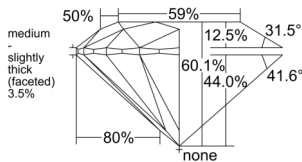

GIA®

FACSIMILE

GIA REPORT 5556485824

Verify this report at GIA.edu

GIA NATURAL DIAMOND DOSSIER®

June 15, 2026
GIA Report Number 5556485824
Shape and Cutting Style ..... Round Brilliant
Measurements ..... 5.49 - 5.51 x 3.31 mm

GRADING RESULTS

Carat Weight ..... 0.60 carat
Color Grade ..... D
Clarity Grade VVS1
Cut Grade ..... Excellent

ADDITIONAL GRADING INFORMATION

Polish ..... Excellent
Symmetry ..... Excellent
Fluorescence ..... Medium Blue
Clarity Characteristics ..... Pinpoint, Feather
Inscription(s): GIA 5556485824

PROPORTIONS

Profile to actual proportions