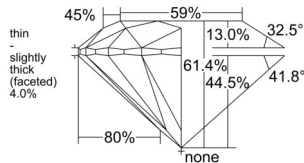

GIA®

FACSIMILE

GIA REPORT

5556486061

Verify this report at GIA.edu

GIA NATURAL DIAMOND DOSSIER®

June 15, 2026
GIA Report Number 5556486061
Shape and Cutting Style ..... Round Brilliant
Measurements ..... 4.41 - 4.43 x 2.72 mm

GRADING RESULTS

Carat Weight ..... 0.32 carat
Color Grade ..... J
Clarity Grade VS1
Cut Grade ..... Excellent

ADDITIONAL GRADING INFORMATION

Polish ..... Excellent
Symmetry ..... Excellent
Fluorescence ..... None
Clarity Characteristics..... Cloud, Needle, Pinpoint
Inscription(s): GIA 5556486061

PROPORTIONS

Profile to actual proportions