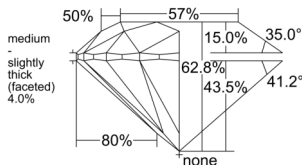

GIA®

FACSIMILE

GIA REPORT 5556489588

Verify this report at GIA.edu

GIA NATURAL DIAMOND DOSSIER®

June 15, 2026
GIA Report Number 5556489588
Shape and Cutting Style ..... Round Brilliant
Measurements ..... 4.25 - 4.30 x 2.68 mm

GRADING RESULTS

Carat Weight ..... 0.30 carat
Color Grade ..... F
Clarity Grade VS1
Cut Grade ..... Excellent

ADDITIONAL GRADING INFORMATION

Polish ..... Excellent
Symmetry ..... Very Good
Fluorescence ..... None
Clarity Characteristics..... Cloud, Crystal, Pinpoint
Inscription(s): GIA 5556489588

PROPORTIONS

GRADING SCALES

GIA COLOR SCALE

COLOURLESS	D
	E
	F
	G
	H
NEAR COLOURLESS	I
	J
	K
	L
FAIN	M
	N
	O
	P
VERY LIGHT	Q
	R
	S
	T
	U
	V
	W
	X
	Y
LIGHT	Z

GIA CLARITY SCALE

FLAWLESS	INTERNAL FLAWLESS	
		FLAWLESS
VERY VERY SLIGHTLY INCLUDED	VERY SLIGHTLY INCLUDED	
		VVS₁
	VVS₂	
SLIGHTLY INCLUDED	INCLUDED	
		VS₁
	VS₂	
	SI₁	
	SI₂	
	I₁	
	I₂	
	I₃	

GIA CUT SCALE

EXCELLENT
VERY GOOD
GOOD
FAIR
POOR