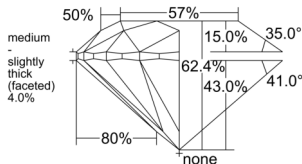

GIA®

FACSIMILE

GIA REPORT 5556491271

Verify this report at GIA.edu

GIA NATURAL DIAMOND DOSSIER®

June 15, 2026
GIA Report Number 5556491271
Shape and Cutting Style ..... Round Brilliant
Measurements ..... 4.29 - 4.33 x 2.69 mm

GRADING RESULTS

Carat Weight ..... 0.31 carat
Color Grade ..... D
Clarity Grade VS1
Cut Grade ..... Excellent

ADDITIONAL GRADING INFORMATION

Polish ..... Excellent
Symmetry ..... Excellent
Fluorescence ..... Faint
Clarity Characteristics ..... Crystal, Pinpoint
Inscription(s): GIA 5556491271

PROPORTIONS

GRADING SCALES

GIA COLOR SCALE	GIA CLARITY SCALE	GIA CUT SCALE	
D	FLAWLESS	EXCELLENT	
E	INTERNALLY FLAWLESS		
F		VVS₁	VERY GOOD
G	VVS₂		
H	VS₁	GOOD	
I	VS₂		
J	SI₁	FAIR	
K	SI₂		
L	I₁	POOR	
M			
N			
O	I₂		
P			
Q			
R	I₃		
S			
T			
U			
V			
W			
X			
Y			
Z