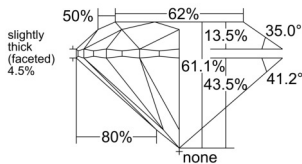

GIA®

FACSIMILE

GIA REPORT 5556491476

Verify this report at GIA.edu

GIA NATURAL DIAMOND DOSSIER®

June 16, 2026
GIA Report Number 5556491476
Shape and Cutting Style ..... Round Brilliant
Measurements ..... 4.29 - 4.30 x 2.62 mm

GRADING RESULTS

Carat Weight ..... 0.30 carat
Color Grade I
Clarity Grade VS1
Cut Grade ..... Excellent

ADDITIONAL GRADING INFORMATION

Polish ..... Excellent
Symmetry ..... Excellent
Fluorescence ..... Faint
Clarity Characteristics ..... Feather
Inscription(s): GIA 5556491476

PROPORTIONS

Profile to actual proportions