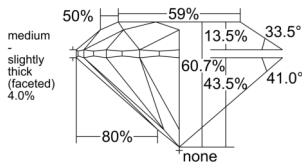

GIA®

FACSIMILE

GIA REPORT

5556494778

Verify this report at GIA.edu

GIA NATURAL DIAMOND DOSSIER®

June 16, 2026
GIA Report Number 5556494778
Shape and Cutting Style ..... Round Brilliant
Measurements ..... 5.18 - 5.21 x 3.16 mm

GRADING RESULTS

Carat Weight ..... 0.52 carat
Color Grade ..... E
Clarity Grade VS1
Cut Grade ..... Excellent

ADDITIONAL GRADING INFORMATION

Polish ..... Excellent
Symmetry ..... Excellent
Fluorescence ..... Strong Blue
Clarity Characteristics ..... Crystal, Pinpoint
Inscription(s): GIA 5556494778

PROPORTIONS

Profile to actual proportions

GRADING SCALES

GIA COLOR SCALE

COLORLESS	D
	E
	F
	G
	H
	I
	J
NEAR COLORLESS	K
	L
Faint	M
	N
	O
	P
	Q
	R
	S
	T
	U
	V
	W
	X
	Y
Light	Z

GIA CLARITY SCALE

FLAWLESS	INTERNAL FLAWLESS	
		FLAWLESS
VERY VERY SLIGHTLY INCLUDED	VVS₁	
	VVS₂	
VERY SLIGHTLY INCLUDED	VS₁	
	VS₂	
SLIGHTLY INCLUDED	SI₁	
	SI₂	
INCLUDED	I₁	
	I₂	
	I₃	

GIA CUT SCALE

EXCELLENT	
	VERY GOOD
GOOD	
FAIR	
POOR