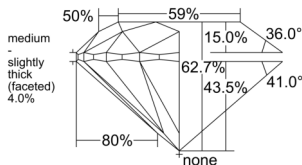

GIA®

FACSIMILE

GIA REPORT 5556498746

Verify this report at GIA.edu

GIA NATURAL DIAMOND DOSSIER®

June 17, 2026
GIA Report Number 5556498746
Shape and Cutting Style ..... Round Brilliant
Measurements ..... 4.66 - 4.72 x 2.94 mm

GRADING RESULTS

Carat Weight ..... 0.40 carat
Color Grade ..... E
Clarity Grade S11
Cut Grade ..... Excellent

ADDITIONAL GRADING INFORMATION

Polish ..... Excellent
Symmetry ..... Very Good
Fluorescence ..... None
Clarity Characteristics ..... Cloud
Inscription(s): GIA 5556498746

PROPORTIONS

GRADING SCALES

GIA COLOR SCALE

COLOREDNESS	D
	E
	F
	G
	H
	I
	J
NEAR COLORLESS	K
	L
Faint	M
	N
	O
	P
Very Light	Q
	R
	S
	T
	U
	V
Light	W
	X
	Y
	Z

GIA CLARITY SCALE

VERY VERY SLIGHTLY INCLUDED	FLAWLESS
	INTERNALLY FLAWLESS
VERY SLIGHTLY INCLUDED	VVS₁
	VVS₂
SLIGHTLY INCLUDED	VS₁
	VS₂
INCLUDED	I₁
	I₂
	I₃

GIA CUT SCALE

EXCELLENT
VERY GOOD
GOOD
FAIR
POOR