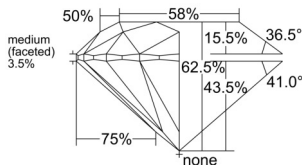

GIA®

FACSIMILE

GIA REPORT 5556502526

Verify this report at GIA.edu

GIA NATURAL DIAMOND DOSSIER®

June 17, 2026
GIA Report Number 5556502526
Shape and Cutting Style ..... Round Brilliant
Measurements ..... 5.46 - 5.48 x 3.42 mm

GRADING RESULTS

Carat Weight ..... 0.63 carat
Color Grade ..... D
Clarity Grade VS1
Cut Grade ..... Excellent

ADDITIONAL GRADING INFORMATION

Polish ..... Excellent
Symmetry ..... Excellent
Fluorescence ..... None
Clarity Characteristics..... Crystal, Pinpoint
Inscription(s): GIA 5556502526

PROPORTIONS

Profile to actual proportions

GRADING SCALES

GIA COLOR SCALE	GIA CLARITY SCALE	GIA CUT SCALE	
D	FLAWLESS	EXCELLENT	
E	INTERNALLY FLAWLESS		
F		VVS₁	VERY GOOD
G	VVS₂		
H	VS₁	GOOD	
I	VS₂		
J	SI₁	FAIR	
K	SI₂		
L	I₁	POOR	
M	I₂		
N	I₃		
O			
P			
Q			
R			
S			
T			
U			
V			
W			
X			
Y			
Z