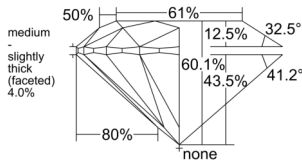

GIA®

FACSIMILE

GIA REPORT 5556502786

Verify this report at GIA.edu

GIA NATURAL DIAMOND DOSSIER®

June 18, 2026
GIA Report Number 5556502786
Shape and Cutting Style ..... Round Brilliant
Measurements ..... 4.32 - 4.33 x 2.60 mm

GRADING RESULTS

Carat Weight ..... 0.30 carat
Color Grade ..... J
Clarity Grade VS1
Cut Grade ..... Excellent

ADDITIONAL GRADING INFORMATION

Polish ..... Excellent
Symmetry ..... Excellent
Fluorescence ..... None
Clarity Characteristics ..... Feather, Cloud, Pinpoint
Inspection(s): GIA 5556502786

PROPORTIONS

Profile to actual proportions

GRADING SCALES

GIA COLOR SCALE	GIA CLARITY SCALE	GIA CUT SCALE
COLOREDLESS	FLAWLESS	EXCELLENT
D	INTERNALLY FLAWLESS	
E	VVS₁	VERY GOOD
F		
G	VS₁	GOOD
H		
I	SI₁	FAIR
J		
K	I₁	POOR
L		
M	I₂	
N		
O	I₃	
P		
Q		
R		
S		
T		
U		
V		
W		
X		
Y		
Z