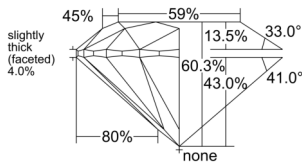

GIA®

FACSIMILE

GIA REPORT 5556502871

Verify this report at GIA.edu

GIA NATURAL DIAMOND DOSSIER®

June 16, 2026
GIA Report Number 5556502871
Shape and Cutting Style ..... Round Brilliant
Measurements ..... 5.46 - 5.50 x 3.31 mm

GRADING RESULTS

Carat Weight ..... 0.61 carat
Color Grade ..... E
Clarity Grade VS1
Cut Grade ..... Excellent

ADDITIONAL GRADING INFORMATION

Polish ..... Excellent
Symmetry ..... Excellent
Fluorescence ..... None
Clarity Characteristics ..... Cloud
Inscription(s): GIA 5556502871

PROPORTIONS

Profile to actual proportions