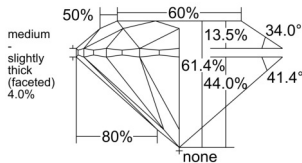

GIA®

FACSIMILE

GIA REPORT 5556503125

Verify this report at GIA.edu

GIA NATURAL DIAMOND DOSSIER®

June 16, 2026
GIA Report Number 5556503125
Shape and Cutting Style ..... Round Brilliant
Measurements ..... 4.77 - 4.80 x 2.94 mm

GRADING RESULTS

Carat Weight ..... 0.41 carat
Color Grade ..... D
Clarity Grade VS1
Cut Grade ..... Excellent

ADDITIONAL GRADING INFORMATION

Polish ..... Excellent
Symmetry ..... Excellent
Fluorescence ..... None
Clarity Characteristics ..... Crystal, Pinpoint
Inscription(s): GIA 5556503125

PROPORTIONS

Profile to actual proportions

GRADING SCALES

GIA COLOR SCALE	GIA CLARITY SCALE	GIA CUT SCALE	
D	FLAWLESS	EXCELLENT	
E	INTERNALLY FLAWLESS		
F		VVS₁	VERY GOOD
G	VVS₂		
H	VS₁	GOOD	
I	VS₂		
J	SI₁	FAIR	
K	SI₂		
L	I₁	POOR	
M			
N			
O	I₂		
P			
Q	I₃		
R			
S			
T			
U			
V			
W			
X			
Y			
Z