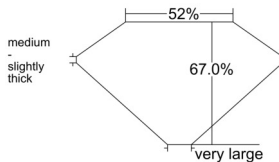

GIA®

FACSIMILE

GIA REPORT 5556503962

Verify this report at GIA.edu

GIA NATURAL DIAMOND DOSSIER®

June 18, 2026
GIA Report Number 5556503962
Shape and Cutting Style ..... Old Mine Brilliant
Measurements ..... 4.73 x 4.66 x 3.12 mm

GRADING RESULTS

Carat Weight ..... 0.50 carat
Color Grade ..... K
Clarity Grade VS1

ADDITIONAL GRADING INFORMATION

Polish ..... Excellent
Symmetry ..... Good
Fluorescence ..... Medium Blue
Clarity Characteristics ..... Crystal, Feather
Inscription(s): GIA 5556503962

PROPORTIONS

Profile not to actual proportions

GRADING SCALES

GIA COLOR SCALE		GIA CLARITY SCALE			
COLORLESS	D	VERY SLIGHTLY INCLUDED	FLAWLESS		
	E		INTERNALLY FLAWLESS		
	F	INCLUDED	VS₁		
	G		VS₂		
	H		VS₁		
	NEAR COLORLESS	I	SLIGHTLY INCLUDED	VS₂	
		J		SI₁	
		FAINT	K	INCLUDED	SI₂
			L		I₁
			M		I₂
VERY LIGHT	N	LIGHT	I₃		
	O				
	P				
	Q				
	R				
	S				
	T				
LIGHT	U				
	V				
	W				
	X				
	Y				
	Z