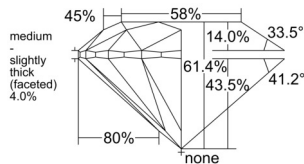

GIA®

FACSIMILE

GIA REPORT 5556507455

Verify this report at GIA.edu

GIA NATURAL DIAMOND DOSSIER®

June 17, 2026
GIA Report Number 5556507455
Shape and Cutting Style ..... Round Brilliant
Measurements ..... 5.72 - 5.74 x 3.52 mm

GRADING RESULTS

Carat Weight ..... 0.71 carat
Color Grade ..... F
Clarity Grade VS1
Cut Grade ..... Excellent

ADDITIONAL GRADING INFORMATION

Polish ..... Excellent
Symmetry ..... Excellent
Fluorescence ..... Medium Blue
Clarity Characteristics ..... Crystal, Pinpoint
Inscription(s): GIA 5556507455

PROPORTIONS

Profile to actual proportions