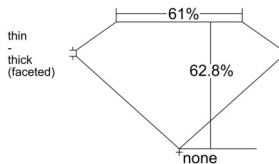

GIA®

FACSIMILE

GIA REPORT 5556514542

Verify this report at GIA.edu

GIA NATURAL DIAMOND DOSSIER®

June 18, 2026
GIA Report Number 5556514542
Shape and Cutting Style ..... Oval Brilliant
Measurements ..... 6.92 x 4.95 x 3.11 mm

GRADING RESULTS

Carat Weight ..... 0.70 carat
Color Grade ..... J
Clarity Grade S11

ADDITIONAL GRADING INFORMATION

Polish ..... Excellent
Symmetry ..... Excellent
Fluorescence ..... Medium Blue
Clarity Characteristics ..... Crystal, Feather
Inscription(s): GIA 5556514542

PROPORTIONS

Profile not to actual proportions

GRADING SCALES

GIA COLOR SCALE		GIA CLARITY SCALE	
COLORLESS	D	VERY VERY SLIGHTLY INCLUDED	FLAWLESS
	E		INTERNALLY FLAWLESS
	F		VVS₁
	G		VVS₂
	H		VS₁
	I		VS₂
	J		S1₁
	K		S1₂
	L		I₁
	M		I₂
NEAR COLORLESS	N	SLIGHTLY INCLUDED	I₃
	O		
	P		
	Q		
FAINT	R	INCLUDED	
	S		
	T		
	U		
VERT LIGHT	V		
	W		
	X		
	Y		
LIGHT	Z