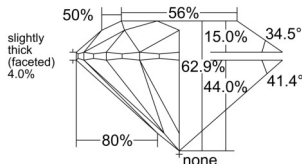

GIA®

FACSIMILE

GIA REPORT 5556517476

Verify this report at GIA.edu

GIA NATURAL DIAMOND DOSSIER®

June 19, 2026
GIA Report Number 5556517476
Shape and Cutting Style ..... Round Brilliant
Measurements ..... 4.83 - 4.86 x 3.05 mm

GRADING RESULTS

Carat Weight ..... 0.44 carat
Color Grade I
Clarity Grade VS1
Cut Grade ..... Excellent

ADDITIONAL GRADING INFORMATION

Polish ..... Excellent
Symmetry ..... Excellent
Fluorescence ..... Medium Blue
Clarity Characteristics ..... Crystal, Pinpoint
Inscription(s): GIA 5556517476

PROPORTIONS

Profile to actual proportions

GRADING SCALES

GIA COLOR SCALE

COLORLESS	D
	E
	F
	G
	H
	I
	J
NEAR COLORLESS	K
	L
FAIN	M
	N
	O
	P
	Q
VERY LIGHT	R
	S
	T
	U
	V
	W
	X
	Y
LIGHT	Z

GIA CLARITY SCALE

FLAWLESS	INTERNAL FLAWLESS	
		FLAWLESS
VERY VERY SLIGHTLY INCLUDED	VVS₁	
	VVS₂	
VERY SLIGHTLY INCLUDED	VS₁	
	VS₂	
SLIGHTLY INCLUDED	SI₁	
	SI₂	
INCLUDED	I₁	
	I₂	
	I₃	

GIA CUT SCALE

EXCELLENT
VERY GOOD
GOOD
FAIR
POOR