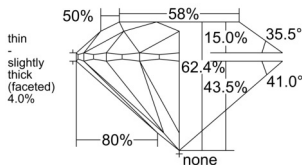

GIA®

FACSIMILE

GIA REPORT 5556531606

Verify this report at GIA.edu

GIA NATURAL DIAMOND DOSSIER®

June 22, 2026
GIA Report Number 5556531606
Shape and Cutting Style ..... Round Brilliant
Measurements ..... 4.24 - 4.27 x 2.66 mm

GRADING RESULTS

Carat Weight ..... 0.30 carat
Color Grade ..... F
Clarity Grade VS1
Cut Grade ..... Excellent

ADDITIONAL GRADING INFORMATION

Polish ..... Excellent
Symmetry ..... Excellent
Fluorescence ..... None
Clarity Characteristics..... Feather, Cloud, Pinpoint
Inspection(s): GIA 5556531606

PROPORTIONS

GRADING SCALES

GIA COLOR SCALE	GIA CLARITY SCALE	GIA CUT SCALE
COLOURLESS	FLAWLESS	EXCELLENT
D	INTERNALLY FLAWLESS	
E	VVS₁	VERY GOOD
F		
G	VS₁	GOOD
H		
I	SI₁	FAIR
J		
K	I₁	POOR
L		
M	I₂	
N	I₃	
O		
P		
Q		
R		
S		
T		
U		
V		
W		
X		
Y		
Z