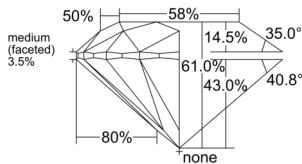

GIA®

FACSIMILE

GIA REPORT 5556543478

Verify this report at GIA.edu

GIA NATURAL DIAMOND DOSSIER®

June 20, 2026
GIA Report Number 5556543478
Shape and Cutting Style ..... Round Brilliant
Measurements ..... 4.76 - 4.80 x 2.92 mm

GRADING RESULTS

Carat Weight ..... 0.41 carat
Color Grade ..... G
Clarity Grade VS2
Cut Grade ..... Excellent

ADDITIONAL GRADING INFORMATION

Polish ..... Excellent
Symmetry ..... Excellent
Fluorescence ..... Faint
Clarity Characteristics ..... Cloud, Crystal
Inscription(s): GIA 5556543478

PROPORTIONS

Profile to actual proportions

GRADING SCALES

GIA COLOR SCALE

COLORLESS	D
	E
	F
	G
	H
	I
	J
NEAR COLORLESS	K
	L
Faint	M
	N
	O
	P
	Q
	R
	S
	T
	U
	V
	W
	X
	Y
Light	Z

GIA CLARITY SCALE

FLAWLESS	INTERNAL FLAWLESS	
		EXCELLENT
VERY VERY SLIGHTLY INCLUDED	VVS₁	
	VVS₂	
VERY SLIGHTLY INCLUDED	VS₁	
	VS₂	
SLIGHTLY INCLUDED	SI₁	
	SI₂	
INCLUDED	I₁	
	I₂	
	I₃	

GIA CUT SCALE

EXCELLENT
VERY GOOD
GOOD
FAIR
POOR