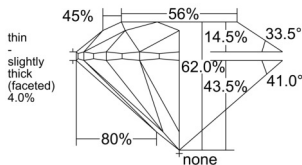

GIA®

FACSIMILE

GIA REPORT 5556553321

Verify this report at GIA.edu

GIA NATURAL DIAMOND DOSSIER®

June 23, 2026
GIA Report Number 5556553321
Shape and Cutting Style ..... Round Brilliant
Measurements ..... 5.42 - 5.46 x 3.37 mm

GRADING RESULTS

Carat Weight ..... 0.61 carat
Color Grade ..... D
Clarity Grade VS2
Cut Grade ..... Excellent

ADDITIONAL GRADING INFORMATION

Polish ..... Excellent
Symmetry ..... Excellent
Fluorescence ..... None
Clarity Characteristics ..... Crystal
Inscription(s): GIA 5556553321

PROPORTIONS

GRADING SCALES

GIA COLOR SCALE

COLOURESS	D
	E
	F
	G
	H
	I
	J
NEAR COLOURESS	K
	L
FAIN	M
	N
	O
	P
VERY LIGHT	Q
	R
	S
	T
	U
	V
	W
	X
	Y
LIGHT	Z

GIA CLARITY SCALE

FLAWLESS	INTERNAL FLAWLESS	
		FLAWLESS
VERY VERY SLIGHTLY INCLUDED	VVS₁	
	VVS₂	
VERY SLIGHTLY INCLUDED	VS₁	
	VS₂	
SLIGHTLY INCLUDED	SI₁	
	SI₂	
INCLUDED	I₁	
	I₂	
	I₃	

GIA CUT SCALE

EXCELLENT
VERY GOOD
GOOD
FAIR
POOR