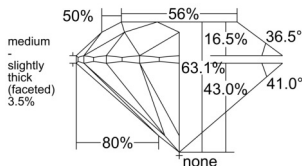

GIA®

FACSIMILE

GIA REPORT 5556559736

Verify this report at GIA.edu

GIA NATURAL DIAMOND DOSSIER®

June 24, 2026
GIA Report Number 5556559736
Shape and Cutting Style ..... Round Brilliant
Measurements ..... 5.88 - 5.92 x 3.72 mm

GRADING RESULTS

Carat Weight ..... 0.80 carat
Color Grade ..... D
Clarity Grade VS1
Cut Grade ..... Excellent

ADDITIONAL GRADING INFORMATION

Polish ..... Excellent
Symmetry ..... Excellent
Fluorescence ..... Very Strong Blue
Clarity Characteristics..Crystal, Pinpoint, Cloud, Indented Natural
Inscription(s): GIA 5556559736

PROPORTIONS

GRADING SCALES

GIA COLOR SCALE	GIA CLARITY SCALE	GIA CUT SCALE
COLOURLESS	FLAWLESS	EXCELLENT
D	INTERNALLY FLAWLESS	
E	VVS₁	VERY GOOD
F		
G	VVS₂	
H	VS₁	GOOD
I		
J	VS₂	
K	SI₁	FAIR
L		
M	SI₂	
N	I₁	POOR
O		
P	I₂	
Q	I₃	
R		
S		
T		
U		
V		
W		
X		
Y		
Z