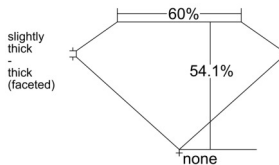

GIA®

FACSIMILE

GIA REPORT 5556563856

Verify this report at GIA.edu

GIA NATURAL DIAMOND DOSSIER®

June 25, 2026
GIA Report Number 5556563856
Shape and Cutting Style ..... Heart Brilliant
Measurements ..... 5.80 x 6.29 x 3.40 mm

GRADING RESULTS

Carat Weight ..... 0.75 carat
Color Grade ..... G
Clarity Grade VS1

ADDITIONAL GRADING INFORMATION

Polish ..... Excellent
Symmetry ..... Excellent
Fluorescence ..... None
Clarity Characteristics..... Crystal, Feather, Needle, Pinpoint
Inscription(s): GIA 5556563856

PROPORTIONS

Profile not to actual proportions

GRADING SCALES

GIA COLOR SCALE		GIA CLARITY SCALE			
COLORLESS	D	VERY VERY SLIGHTLY INCLUDED	FLAWLESS		
	E		INTERNALLY FLAWLESS		
	F	VERY SLIGHTLY INCLUDED	VVS₁		
	G		VVS₂		
	H		VS₁		
	NEAR COLORLESS	I	SLIGHTLY INCLUDED	VS₂	
		J		SI₁	
		FAINT	K	INCLUDED	SI₂
			L		I₁
			M		I₂
VERT LIGHT	N	LIGHT	I₃		
	O				
	P				
	Q				
	R