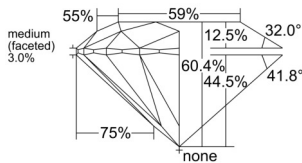

GIA®

FACSIMILE

GIA REPORT 5556565751

Verify this report at GIA.edu

GIA NATURAL DIAMOND DOSSIER®

June 25, 2026
GIA Report Number 5556565751
Shape and Cutting Style ..... Round Brilliant
Measurements ..... 5.16 - 5.20 x 3.13 mm

GRADING RESULTS

Carat Weight ..... 0.50 carat
Color Grade ..... E
Clarity Grade VVS2
Cut Grade ..... Excellent

ADDITIONAL GRADING INFORMATION

Polish ..... Excellent
Symmetry ..... Excellent
Fluorescence ..... None
Clarity Characteristics..... Pinpoint, Needle, Cloud
Inspection(s): GIA 5556565751

PROPORTIONS

Profile to actual proportions

GRADING SCALES

GIA COLOR SCALE	GIA CLARITY SCALE	GIA CUT SCALE	
D	FLAWLESS	EXCELLENT	
E	INTERNALLY FLAWLESS		
F		VVS₁	VERY GOOD
G	VVS₂		
H	VS₁	GOOD	
I	VS₂		
J	SI₁	FAIR	
K	SI₂		
L	I₁	POOR	
M			
N			
O	I₂		
P			
Q			
R	I₃		
S			
T			
U			
V			
W			
X			
Y			
Z