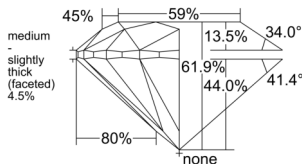

GIA®

FACSIMILE

GIA REPORT 5556568304

Verify this report at GIA.edu

GIA NATURAL DIAMOND DOSSIER®

June 25, 2026
GIA Report Number 5556568304
Shape and Cutting Style ..... Round Brilliant
Measurements ..... 4.70 - 4.73 x 2.92 mm

GRADING RESULTS

Carat Weight ..... 0.40 carat
Color Grade ..... H
Clarity Grade VVS2
Cut Grade ..... Excellent

ADDITIONAL GRADING INFORMATION

Polish ..... Excellent
Symmetry ..... Excellent
Fluorescence ..... None
Clarity Characteristics ..... Pinpoint, Cloud
Inscription(s): GIA 5556568304

PROPORTIONS

Profile to actual proportions

GRADING SCALES

GIA COLOR SCALE	GIA CLARITY SCALE	GIA CUT SCALE	
D	FLAWLESS	EXCELLENT	
E	INTERNALLY FLAWLESS		
F		VVS₁	VERY GOOD
G	VVS₂		
H	VS₁	GOOD	
I	VS₂		
J	SI₁	FAIR	
K	SI₂		
L	I₁	POOR	
M	I₂		
N	I₃		
O			
P			
Q			
R			
S			
T			
U			
V			
W			
X			
Y			
Z