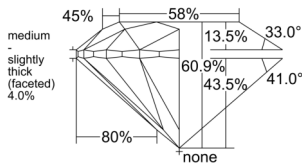

GIA®

FACSIMILE

GIA REPORT

5556577651

Verify this report at GIA.edu

GIA NATURAL DIAMOND DOSSIER®

June 26, 2026
GIA Report Number 5556577651
Shape and Cutting Style ..... Round Brilliant
Measurements ..... 3.69 - 3.70 x 2.25 mm

GRADING RESULTS

Carat Weight ..... 0.19 carat
Color Grade ..... G
Clarity Grade VS2
Cut Grade ..... Excellent

ADDITIONAL GRADING INFORMATION

Polish ..... Excellent
Symmetry ..... Excellent
Fluorescence ..... None
Clarity Characteristics ..... Cloud, Crystal
Inscription(s): GIA 5556577651

PROPORTIONS

Profile to actual proportions

GRADING SCALES

GIA COLOR SCALE

COLORLESS	D
	E
	F
	G
	H
	I
	J
NEAR COLORLESS	K
	L
	M
	N
	O
	P
	Q
	R
	S
	T
	U
	V
	W
	X
	Y
LIGHT	Z

GIA CLARITY SCALE

FLAWLESS	INTERNAL FLAWLESS	VERY VERY SLIGHTLY INCLUDED	VERY SLIGHTLY INCLUDED	SLIGHTLY INCLUDED	INCLUDED	
		VVS₁	VVS₂	VS₁	VS₂	
			SI₁	SI₂		
			I₁	I₂	I₃	

GIA CUT SCALE

EXCELLENT
VERY GOOD
GOOD
FAIR
POOR