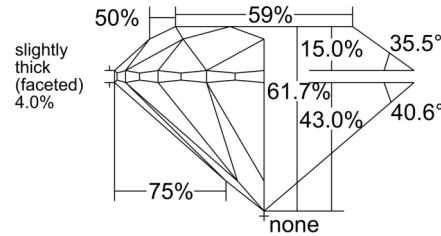

GIA NATURAL DIAMOND GRADING REPORT

June 26, 2026
 GIA Report Number 5556587509
 Shape and Cutting Style Round Brilliant
 Measurements 7.58 - 7.64 x 4.70 mm

GRADING RESULTS

Carat Weight 1.71 carat
 Color Grade G
 Clarity Grade VVS1
 Cut Grade Excellent

ADDITIONAL GRADING INFORMATION

Polish Excellent
 Symmetry Excellent
 Fluorescence None
 Inscription(s): GIA 5556587509

PROPORTIONS

Profile to actual proportions

CLARITY CHARACTERISTICS

KEY TO SYMBOLS*

- Pinpoint
- Feather

* Red symbols denote internal characteristics (inclusions). Green or black symbols denote external characteristics (blemishes). Diagram is an approximate representation of the diamond, and symbols shown indicate type, position, and approximate size of clarity characteristics. All clarity characteristics may not be shown. Details of finish are not shown.