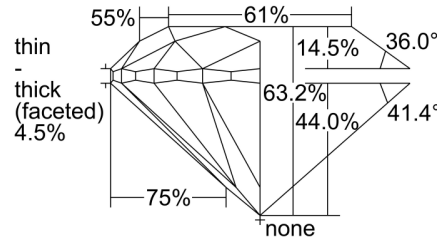

GIA NATURAL DIAMOND GRADING REPORT

January 18, 2024
 GIA Report Number 6157718730
 Shape and Cutting Style Round Brilliant
 Measurements 6.29 - 6.34 x 3.99 mm

GRADING RESULTS

Carat Weight 1.00 carat
 Color Grade E
 Clarity Grade VS1
 Cut Grade Very Good

Profile to actual proportions

CLARITY CHARACTERISTICS

KEY TO SYMBOLS*

- Cloud
- Indented Natural
- Pinpoint

* Red symbols denote internal characteristics (inclusions). Green or black symbols denote external characteristics (blemishes). Diagram is an approximate representation of the diamond, and symbols shown indicate type, position, and approximate size of clarity characteristics. All clarity characteristics may not be shown. Details of finish are not shown.