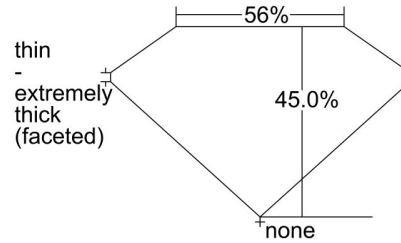

GIA NATURAL DIAMOND GRADING REPORT

May 25, 2018
 GIA Report Number 6193396764
 Shape and Cutting Style Heart Brilliant
 Measurements 6.18 x 7.21 x 3.24 mm

GRADING RESULTS

Carat Weight 1.00 carat
 Color Grade G
 Clarity Grade VS1

ADDITIONAL GRADING INFORMATION

Polish Very Good
 Symmetry Good
 Fluorescence None
 Inscription(s): GIA 6193396764
Comments: Surface graining is not shown.

PROPORTIONS

Profile not to actual proportions

CLARITY CHARACTERISTICS

KEY TO SYMBOLS*

-  Feather
-  Pinpoint
-  Natural
-  Extra Facet

* Red symbols denote internal characteristics (inclusions). Green or black symbols denote external characteristics (blemishes). Diagram is an approximate representation of the diamond, and symbols shown indicate type, position, and approximate size of clarity characteristics. All clarity characteristics may not be shown. Details of finish are not shown.