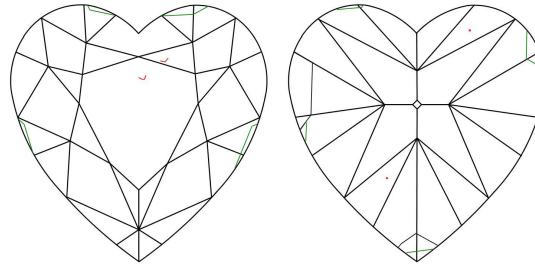

GIA NATURAL DIAMOND GRADING REPORT

May 25, 2018
 GIA Report Number 6193396764
 Shape and Cutting Style Heart Brilliant
 Measurements 6.18 x 7.21 x 3.24 mm

GRADING RESULTS

Carat Weight 1.00 carat
 Color Grade G
 Clarity Grade VS1

ADDITIONAL GRADING INFORMATION

Polish Very Good
 Symmetry Good
 Fluorescence None
 Inscription(s): GIA 6193396764
Comments: Surface graining is not shown.

PROPORTIONS

Profile not to actual proportions

CLARITY CHARACTERISTICS

KEY TO SYMBOLS*

-  Feather
-  Pinpoint
-  Natural
-  Extra Facet

* Red symbols denote internal characteristics (inclusions). Green or black symbols denote external characteristics (blemishes). Diagram is an approximate representation of the diamond, and symbols shown indicate type, position, and approximate size of clarity characteristics. All clarity characteristics may not be shown. Details of finish are not shown.