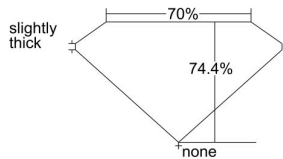

GIA®

FACSIMILE

GIA REPORT 6204307068

Verify this report at GIA.edu

GIA NATURAL DIAMOND DOSSIER®

May 16, 2019
GIA Report Number 6204307068
Shape and Cutting Style ..... Square Modified Brilliant
Measurements ..... 5.44 x 5.20 x 3.86 mm

GRADING RESULTS

Carat Weight ..... 0.93 carat
Color Grade ..... K
Clarity Grade VS2

ADDITIONAL GRADING INFORMATION

Polish ..... Excellent
Symmetry ..... Good
Fluorescence ..... None
Clarity Characteristics ..... Cloud, Crystal
Inscription(s): GIA 6204307068

PROPORTIONS

Profile not to actual proportions

GRADING SCALES

GIA COLOR SCALE		GIA CLARITY SCALE			
COLORLESS	D	VERY VERY SLIGHTLY SLIGHTLY INCLUDED	FLAWLESS		
	E		INTERNALLY FLAWLESS		
	F		VVS₁		
	G		VVS₂		
	NEAR COLORLESS		H	VERY SLIGHTLY INCLUDED	VS₁
			I		VS₂
	FAINT		J	SLIGHTLY INCLUDED	SI₁
			K		SI₂
			L		I₁
			M		I₂
VERY LIGHT		N	INCLUDED		I₃
		O			
LIGHT		P			
		Q			
		R			
		S			
	T				
	U				
	V				
	Z