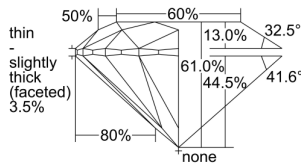

GIA®

FACSIMILE

GIA REPORT 6204555835

Verify this report at GIA.edu

GIA NATURAL DIAMOND DOSSIER®

September 09, 2019
GIA Report Number 6204555835
Shape and Cutting Style ..... Round Brilliant
Measurements ..... 5.97 - 6.01 x 3.66 mm

GRADING RESULTS

Carat Weight ..... 0.80 carat
Color Grade ..... H
Clarity Grade VS2
Cut Grade ..... Excellent

ADDITIONAL GRADING INFORMATION

Polish ..... Excellent
Symmetry ..... Excellent
Fluorescence ..... Faint
Clarity Characteristics..... Crystal, Feather
Inscription(s): GIA 6204555835

PROPORTIONS

GRADING SCALES

GIA COLOR SCALE	GIA CLARITY SCALE	GIA CUT SCALE	
D	FLAWLESS	EXCELLENT	
E	INTERNALLY FLAWLESS		
F		VVS₁	VERY GOOD
G	VVS₂		
H	VS₁	GOOD	
I	VS₂		
J	SI₁	FAIR	
K	SI₂		
L	I₁	POOR	
M	I₂		
N	I₃		
O			
P			
Q			
R			
S			
T			
U			
V			
W			
X			
Y			
Z