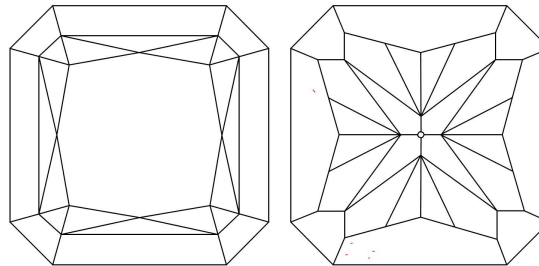

Carat Weight ..... 1.04 carat  
 Color Grade ..... G  
 Clarity Grade ..... VVS1

ADDITIONAL GRADING INFORMATION

Polish ..... Excellent  
 Symmetry ..... Very Good  
 Fluorescence ..... None  
 Inscription(s): GIA 6207899084  
**Comments:** Surface graining is not shown.

PROPORTIONS

Profile not to actual proportions

CLARITY CHARACTERISTICS

KEY TO SYMBOLS\*

 Feather

\* Red symbols denote internal characteristics (inclusions). Green or black symbols denote external characteristics (blemishes). Diagram is an approximate representation of the diamond, and symbols shown indicate type, position, and approximate size of clarity characteristics. All clarity characteristics may not be shown. Details of finish are not shown.