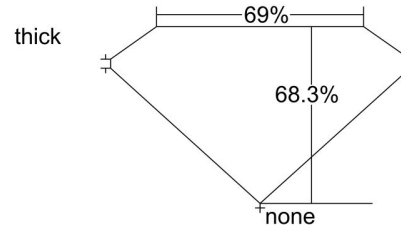

GIA NATURAL DIAMOND GRADING REPORT

April 07, 2021  
 GIA Report Number ..... 6207899084  
 Shape and Cutting Style . Cut-Cornered Square Modified Brilliant  
 Measurements ..... 5.52 x 5.45 x 3.73 mm

GRADING RESULTS

Carat Weight ..... 1.04 carat  
 Color Grade ..... G  
 Clarity Grade ..... VVS1

ADDITIONAL GRADING INFORMATION

Polish ..... Excellent  
 Symmetry ..... Very Good  
 Fluorescence ..... None  
 Inscription(s): GIA 6207899084  
**Comments:** Surface graining is not shown.

PROPORTIONS

Profile not to actual proportions

CLARITY CHARACTERISTICS

KEY TO SYMBOLS\*

 Feather

\* Red symbols denote internal characteristics (inclusions). Green or black symbols denote external characteristics (blemishes). Diagram is an approximate representation of the diamond, and symbols shown indicate type, position, and approximate size of clarity characteristics. All clarity characteristics may not be shown. Details of finish are not shown.