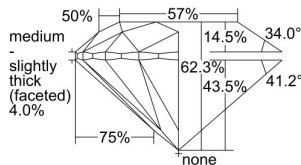

GIA®

FACSIMILE

GIA REPORT 6211922641

Verify this report at gia.edu

GIA DIAMOND DOSSIER®

March 01, 2016
GIA Report Number 6211922641
Shape and Cutting Style ..... Round Brilliant
Measurements ..... 5.69 - 5.72 x 3.55 mm

GRADING RESULTS

Carat Weight ..... 0.71 carat
Color Grade I
Clarity Grade VS1
Cut Grade ..... Excellent

ADDITIONAL GRADING INFORMATION

Polish ..... Excellent
Symmetry ..... Excellent
Fluorescence ..... None
Clarity Characteristics..... Crystal, Needle
Inscription(s): GIA 6211922641

PROPORTIONS

Profile to actual proportions

GRADING SCALES

GIA COLOR SCALE	GIA CLARITY SCALE	GIA CUT SCALE	
D	FLAWLESS	EXCELLENT	
E	INTERNALLY FLAWLESS		
F		VVS₁	VERY GOOD
G	VVS₂		
H	VS₁	GOOD	
I	VS₂		
J	SI₁	FAIR	
K	SI₂		
L	I₁	POOR	
M	I₂		
N	I₃		
O			
P			
Q			
R			
S			
T			
U			
V			
W			
X			
Y			
Z