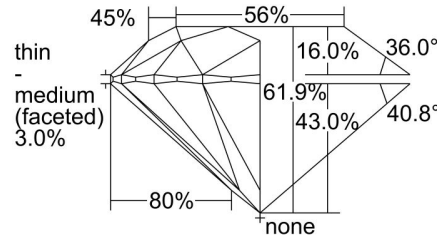

GIA NATURAL DIAMOND GRADING REPORT

June 03, 2022  
 GIA Report Number ..... 6212809427  
 Shape and Cutting Style ..... Round Brilliant  
 Measurements ..... 8.25 - 8.29 x 5.12 mm

GRADING RESULTS

Carat Weight ..... 2.14 carat  
 Color Grade ..... D  
 Clarity Grade ..... VS2  
 Cut Grade ..... Excellent

PROPORTIONS

Profile to actual proportions

CLARITY CHARACTERISTICS

KEY TO SYMBOLS\*

- Crystal
- ∖ Needle
- ☉ Cloud

\* Red symbols denote internal characteristics (inclusions). Green or black symbols denote external characteristics (blemishes). Diagram is an approximate representation of the diamond, and symbols shown indicate type, position, and approximate size of clarity characteristics. All clarity characteristics may not be shown. Details of finish are not shown.