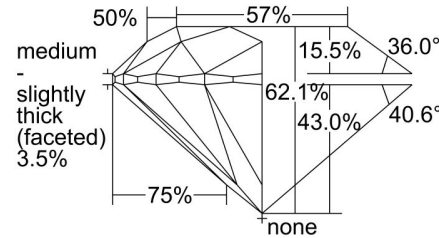

**GIA NATURAL DIAMOND GRADING REPORT**

January 21, 2021

GIA Report Number ..... 6213402797

Shape and Cutting Style ..... Round Brilliant

Measurements ..... 12.73 - 12.78 x 7.92 mm

**GRADING RESULTS**

Carat Weight ..... 8.03 carat

Color Grade ..... K

Clarity Grade ..... SI2

Cut Grade ..... Excellent

**ADDITIONAL GRADING INFORMATION**

Polish ..... Excellent

Symmetry ..... Excellent

Fluorescence ..... Faint

Inscription(s): GIA 6213402797

**Comments:** Additional clouds are not shown. Pinpoints are not shown.

**PROPORTIONS**

Profile to actual proportions

**CLARITY CHARACTERISTICS**

**KEY TO SYMBOLS\***

- Crystal
- Cloud
- ~ Feather
- \\ Needle

\* Red symbols denote internal characteristics (inclusions). Green or black symbols denote external characteristics (blemishes). Diagram is an approximate representation of the diamond, and symbols shown indicate type, position, and approximate size of clarity characteristics. All clarity characteristics may not be shown. Details of finish are not shown.